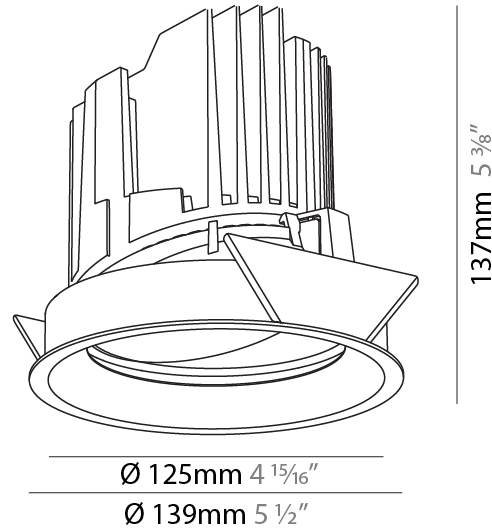

GENERAL

Series: Bioniq
 Subseries: Bioniq Round Adjustable
 Brand: Prolicht
 Division: Architectural
 Mounting Type: Recessed
 Mounting Location: Ceiling
 Subcategory: Downlight

PHYSICAL

Shape: Round
 Diameter (mm): 139
 Diameter (in): 5 1/2
 Height (mm): 137
 Height (in): 5 3/8
 Ceiling Thickness (mm): 10 / 12.5 / 15
 Ceiling Thickness (in): 3/8 or 1/2 or 9/16
 Min. Recessing Depth (mm): 150
 Min. Recessing Depth (in): 5 7/8
 Light Distribution: Adjustable / Downlight
 Weight (kg): 0.849
 Weight (lbs): 1.87
 Fixture Finish: SSR / BKV / CWI / CRY / HAB / UFT / ITA / RUA / FTG / MYG / LOD / PUS / FRO / FUP / KIA / POP / BLS / SPG / MEY / GOH / GUM / CHC / COM / ABZ / JAG / OBR / MOS / ROR
 Fixture Material: Aluminum Die Cast
 Cut-out Measurements: 130mm / 5 1/8"

OPTICAL

Reflector°: 10
 Adjustability: Rotational 355°; Tilt 30°

RATINGS AND CERTIFICATIONS

Certified By: Certified for North American Standards
 IP rating: IP54

	130mm 5 1/8"	150mm 5 7/8"	10 15mm 3/8" 9/16"	30°	355°	
A						